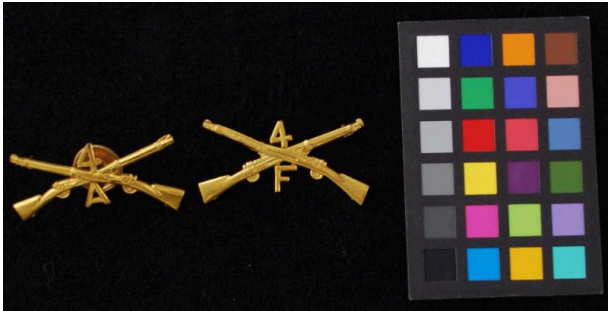

Basic Detail Report

Pin, Military

Medium

gold

Description

Two gold pins (a,b), featuring two crossed rifles, with regiment name in center of rifles. (a) Pin has two sharp pegs for attaching to shirt. Another peg in center with backing. (b) Pin has remnants of straight pin.

Dimensions

1 x 1.875 in. (2.5 x 4.8 cm)