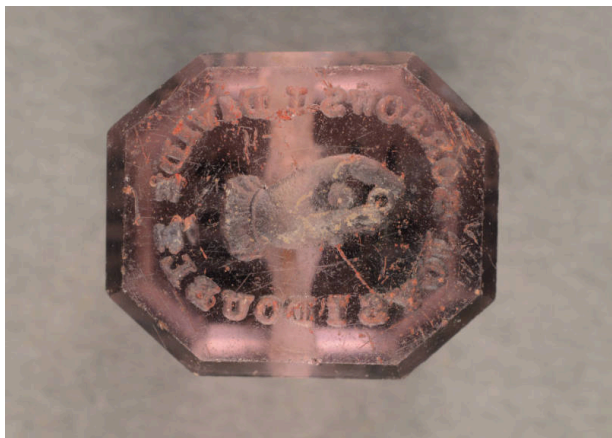

Basic Detail Report

Button

Medium

Glass

Description

Octagonal purple glass button. Text etched around edge. Hand holding ring etched in center.

Dimensions

0.437 x 0.625 x 0.5 in. (1.1 x 1.6 x 1.3 cm)