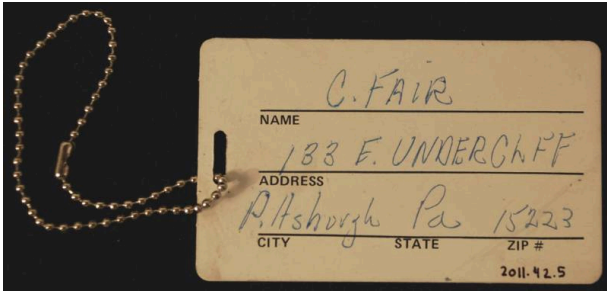

Basic Detail Report

Tag, Luggage

Medium

plastic; metal

Description

Rectangular plastic luggage tag with silver ball chain.

Printed on front is brown image of a football with white text naming organization; part of the text is on a football helmet. Reverse side has printed and handwritten text including owner name and address.

Dimensions

2.125 x 7.25 in. (5.4 x 18.4 cm)