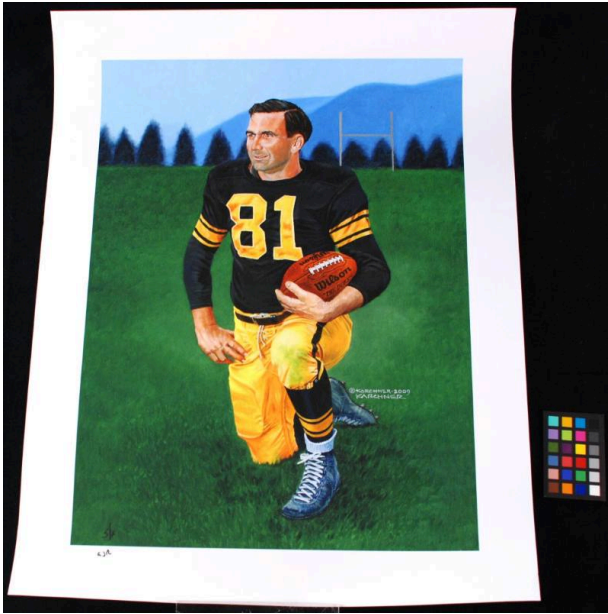

Basic Detail Report

Print

Date

2009

Primary Maker

Dennis Karchner

Medium

Paper; Ink

Description

Giclee print . Print features white border with color depiction of a football player on a green grass field with gold goalpost, trees, and mountains in background. Nickel

is wearing black football jersey with a gold player number on front; kneeling on proper right knee; wearing gold pants with grass stain on proper left knee; wearing black cleats. Holding football, with maker and name of football printed on it, in proper left hand. Handwritten on print in bottom left corner on grass in black marker is edition number; also in bottom left corner in white border is artwork's commissioner's initials. Artist copyright and signature in white in bottom right quadrant to the right of the sitter's rear foot.

Dimensions

24 x 18.875 in. (61 x 47.9 cm)