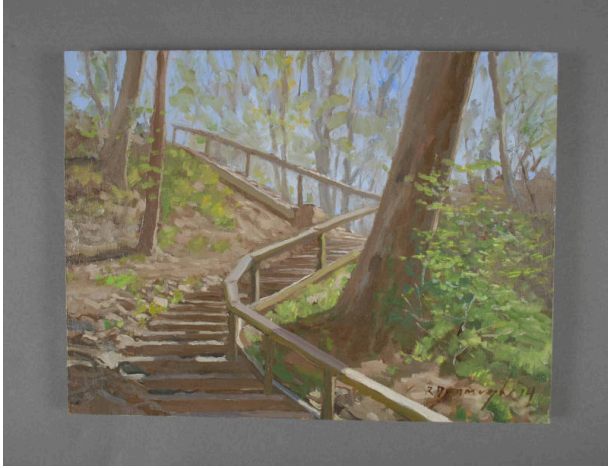

Basic Detail Report

Regent Square

Date

2014

Primary Maker

Ron Donoughe

Medium

Varnish/Glue/Ink/Paper/Paint/Wood/Birch/Graphite/Oil Paint

Description

Oil painting on Baltic birch panel. Rectangular. Depiction of part of the Biddle Trail in Frick Park in the Regent Square neighborhood of Pittsburgh. Scene shows uphill perspective of a wooden staircase that curves from the top left-center (background), to the center-right, to the lower left foreground of the painting. Scene is in the woods, and the stairs are surrounded by brown earth, shorter green shrubbery, and the brown trunks of taller trees. Blue sky visible through the trees across the top section of the painting. Artist's signature in the lower right corner painted in brown. Front of painting covered in transparent varnish. Sides are painted gray. Unpainted back. Text on back in black ink: in the top left corner is the series number, across the top-center is the title, in the top right corner is the date, and across the lower center section is the artist name. Wood cleat glued to center on back.

Dimensions

9 x 12 x 0.75 in. (22.9 x 30.5 x 1.9 cm)