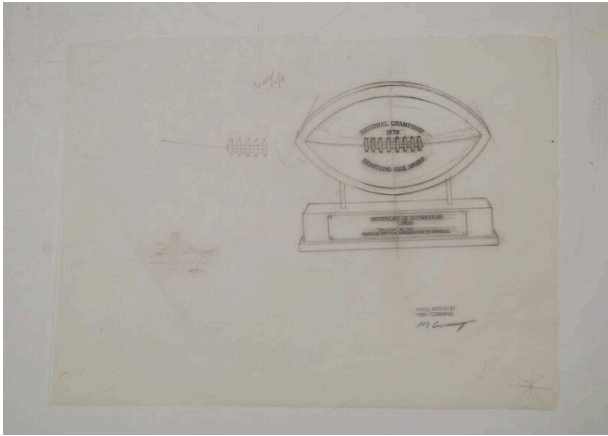

Basic Detail Report

Sketch

Date

1996

Primary Maker

Mervin Allen Corning

Medium

Tracing paper, pencil

Description

Rectangular piece of tracing paper with pencil sketch of a football-shaped trophy on a rectangular base. Around the laces is award information and year. On the front of the base is name of university, year, and award information. To the left of the football is an artist's note with a sketch of laces below. Further down to the left is a sketch of a bridge with a small boat below. Asterisk in the bottom right corner of the paper.

Dimensions

8.5 x 10.875 in. (21.6 x 27.6 cm)