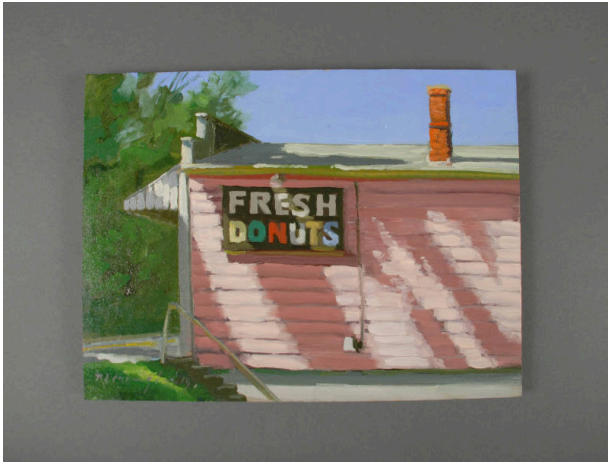

Basic Detail Report

Crafton Heights

Date

2013

Primary Maker

Ron Donoughe

Medium

Varnish/Glue/Ink/Paper/Paint/Wood//Birch/Graphite/Oil
Paint

Description

Oil painting on Baltic birch panel. Rectangular. Depiction of a Ken's Donut House in the Crafton Heights neighborhood of Pittsburgh. Side view of pink shop with a light green roof, red chimney, and white trim with a white awning on the front of the building. Towards the front section of the building is a store sign. Clear blue sky in the top right section of the painting, and green foliage and grass in the left section of the painting. Artist's signature in the lower left corner painted in purple. Front of painting covered in transparent varnish. Sides are painted gray. Unpainted back. Text on back in black ink: in top left corner is the series number; across top is the title; in the top right corner is text crossed out; and in the lower center section is the artist name. Wood cleat glued to center on back.

Dimensions

9 x 12 x 0.75 in. (22.9 x 30.5 x 1.9 cm)