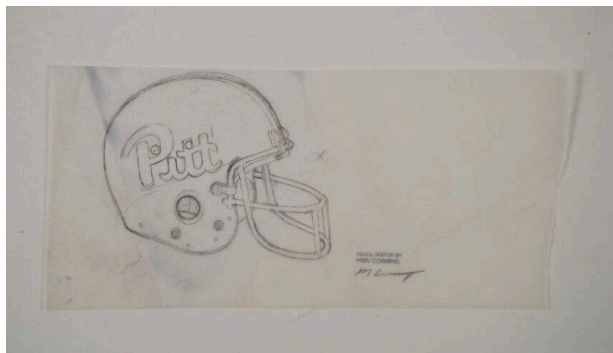

Basic Detail Report

Sketch

Date

1996

Primary Maker

Mervin Allen Corning

Medium

Tracing paper, pencil

Description

Rectangular piece of tracing paper with pencil sketch of a right-facing football helmet. On the side of the helmet is school name.

Dimensions

4.625 x 9.875 in. (11.7 x 25.1 cm)