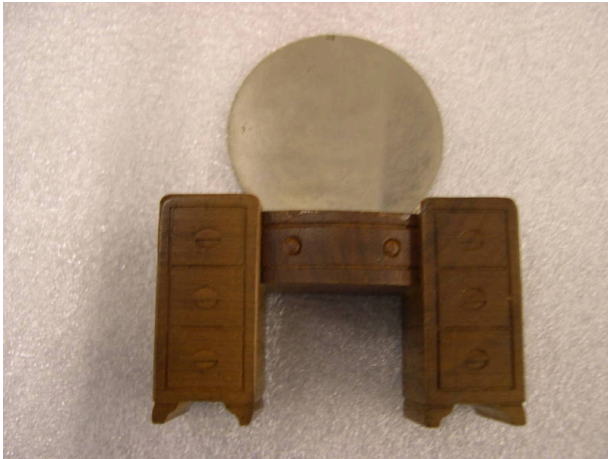

Basic Detail Report

Toy

Medium

Wood; Metal

Description

Miniature wooden vanity with mirror.

Dimensions

4 x 1.125 x 3 in. (10.2 x 2.9 x 7.6 cm)