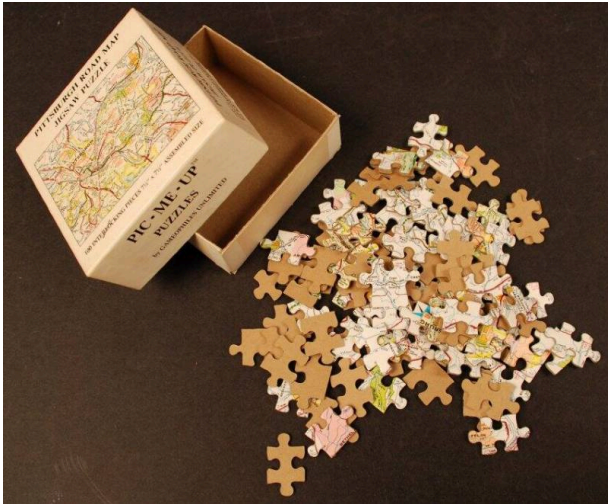

Basic Detail Report

Puzzle, Jigsaw

Date

1973

Primary Maker

Gameophiles Unlimited, Inc.

Medium

Paper; ink

Description

Jigsaw puzzle comprised of puzzle pieces (a), box top (b), and box bottom (c). (a) Jigsaw puzzle pieces. (b) Box top with black screen printed title on front with multi-colored image of assembled puzzle in middle of title. Box top sides also screen printed with black labels. (c) White square bottom of box. Holds puzzle pieces (a).

Dimensions

(a) Approximate length of individual pieces: 1.1875; width: .75 (b) Height--1.5 ... Length--4 ... Width--4 (c) Height--1.5 ... Length--3.875 ... Width--3.875